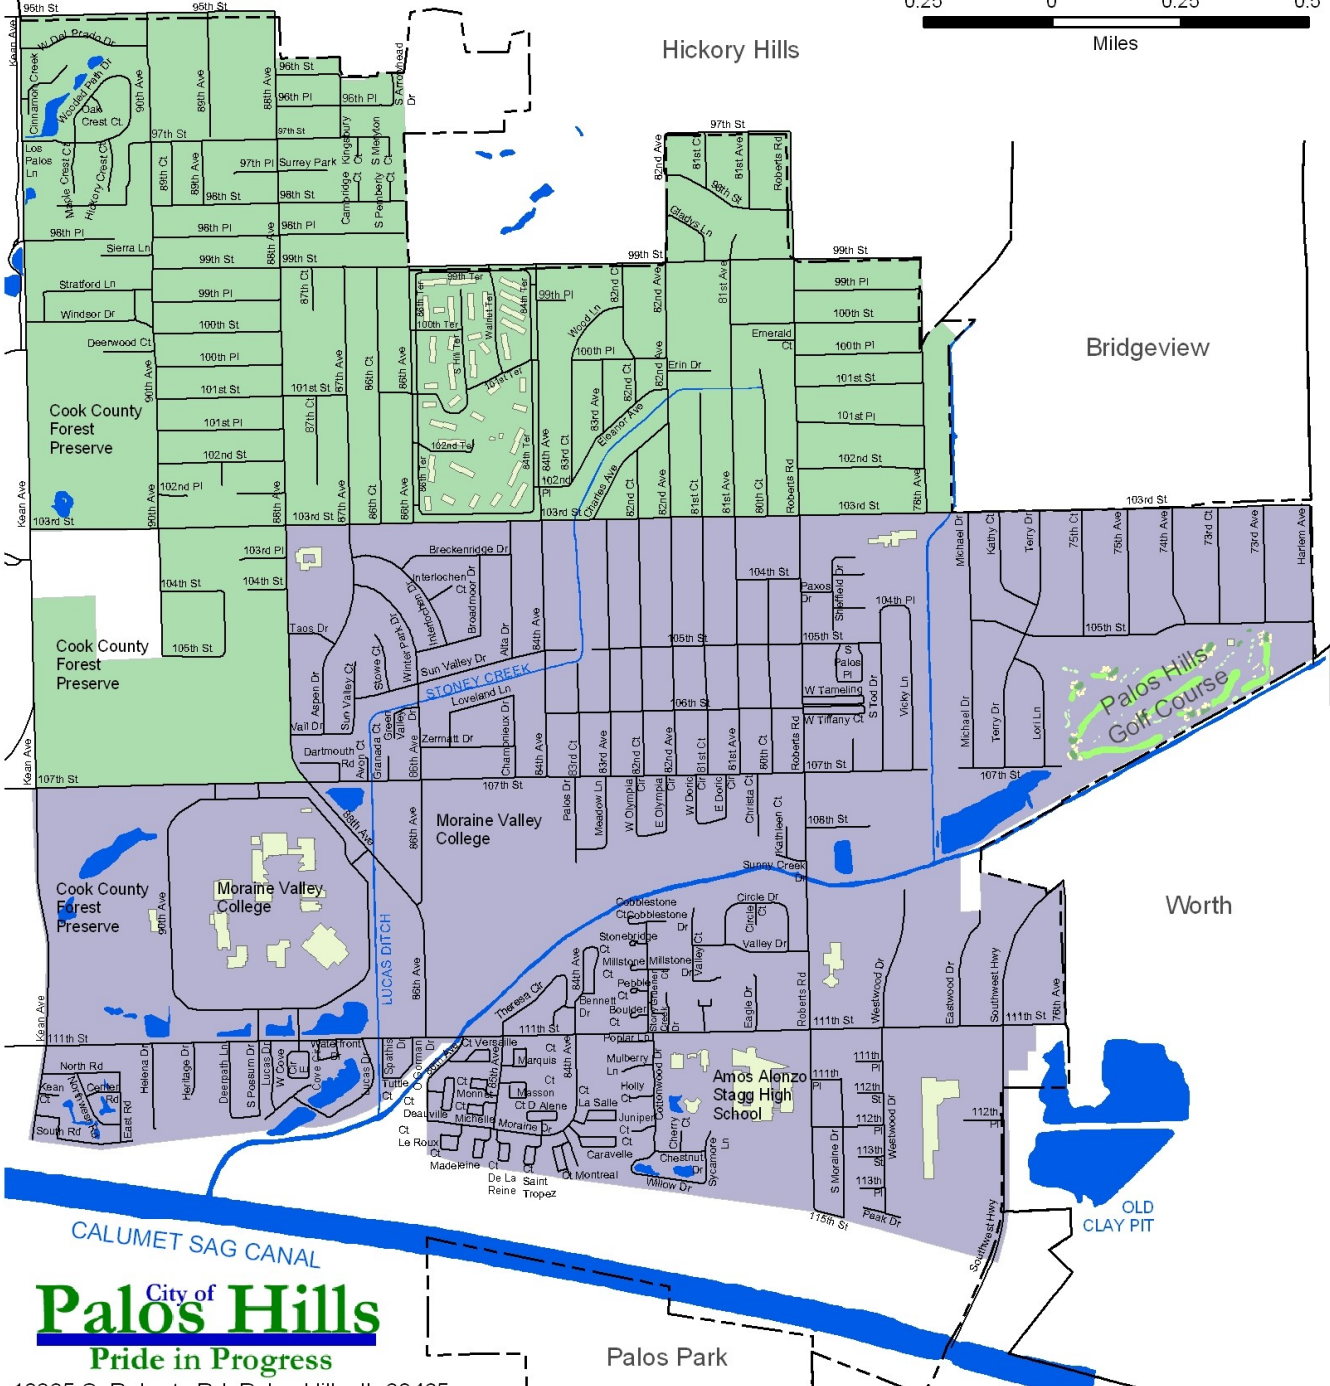

# GARBAGE PICKUP AREAS

10335 S. Roberts Rd, Palos Hills, IL 60465  
 Phone: (708) 598-3400  
<http://www.paloshillsweb.org>

Office Hours  
 Monday through Friday 8:30 a.m. - 5:00 p.m.

Printed: 8/14/2009

**Day of Garbage Pickup**

- Monday
- Wednesday